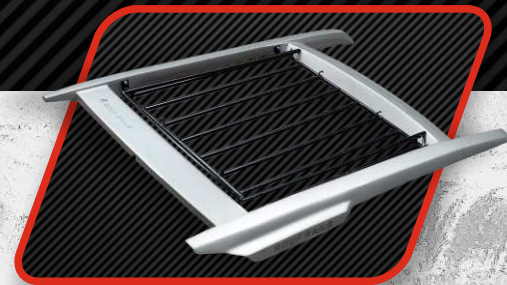

ROUF RAILS™

Mahindra SCORPIO

Rouf rails Luggage Carrier

ROUF RAILS

scan for
WhatsApp

www.roufrails.co.in

Powder Coated inner frame for scratch free

Matches the body Colour and Contrast

Weight Capacity max 100 kg

Highly durable

Hassle-free Installation

No drilling or welding required

Eliminates any potential air noise

Aerodynamic appearance for the Vehicle

Roufrails Luggage Carrier

» Customized Specifically for

Available Colours

Expand your Storage Space

»» Travel Enthusiasts

»» Larger Families

»» Camping Enthusiasts

Aesthetic add-on
for Travel Enthusiasts..

ROUF RAILS™

📍 Masakalipalayam Rd, Peelamedu, Coimbatore - 641 015, Tamil Nadu.